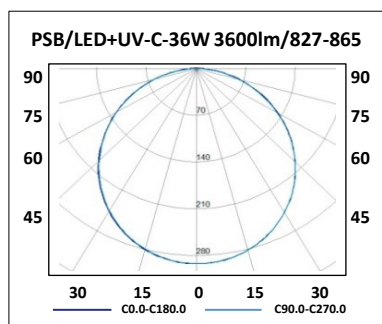

EFICAZ COMO GERMICIDA, CAPAZ DE ELIMINAR VIRUS Y BACTERIAS

EMPOTRABLE LED
PSB/LED+UV-C