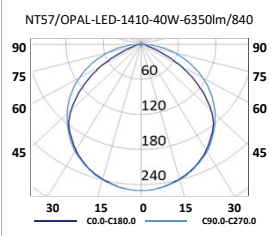

## SURFACE LED NT57/OPAL-LED

POSSIBILITY OF  
INDIVIDUAL ASSEMBLY  
AND FORMING  
CONTINUOUS LINES

NT57/OPAL-LED  
Aluminum profile(58x68)

Sensor

<b>Mounting</b>	Surface.
<b>Light source</b>	LED
<b>Optical system</b>	Opal diffuser. 4000K (standard). Option 3000K and 5000K.
<b>Light distribution</b>	Direct.
<b>Wiring</b>	Electronic control gear (EEI=A++). PF>0,95 TRIDONIC. Possibility of incorporating dimmable electronic control gear (DALI), presence sensor and light sensor and/or emergency Kit (1 hour).
<b>Material</b>	Body: Extruded aluminum profile. Diffuser: Opal thermoplastic material.
<b>Surface finish</b>	Body: White colour RAL 9003. Under request, RAL 9006, RAL 9005.
<b>Benefits</b>	LED luminaire with integrated electronic control gear. Technological guarantee Optimal lighting curve, homogeneous lighting throughout the projection area. Low consumption and high efficiency. Average service life >50.000 hours. Does not require maintenance. Careful with the environment, it does not contain mercury.

9000 Im 150 lm/W 80 Ra

NT57/OPAL-LED-570: 570  
NT57/OPAL-LED-1130: 1130  
NT57/OPAL-LED-1410: 1410

220-240V 50-60Hz LED ECG EEI=A++ F IP40 AVAILABLE ECG DALI

CODE	REFERENCE	Kg.	Light output lm	Power W	Efficiency LED module + Driver lm/W	Colour temperature CCT (K)	Light sensor + pres. detector	DIMM DALI	Emergency MC-1
N57211K8B	LED NT57/OPAL-LED-570-16W-2540lm/840	(1,8)	2540	16	159	4000	✓	✓	✓
N57213K6B	LED NT57/OPAL-LED-570-24W-3600lm/840	(1,8)	3600	24	150	4000	✓	✓	✓
N57313K6B	LED NT57/OPAL-LED-1130-32W-5080lm/840	(2,8)	5080	32	159	4000	✓	✓	✓
N57317K2B	LED NT57/OPAL-LED-1130-48W-7200lm/840	(2,8)	7200	48	150	4000	✓	✓	✓
N57414K5B	LED NT57/OPAL-LED-1410-40W-6350lm/840	(3,3)	6350	40	159	4000	✓	✓	✓
N57419K0B	LED NT57/OPAL-LED-1410-60W-9000lm/840	(3,3)	9000	60	150	4000	✓	✓	✓