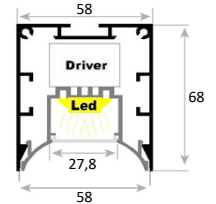

NT57/OPAL-LED-570: 570
NT57/OPAL-LED-1130: 1130
NT57/OPAL-LED-1410: 1410

220-240V 50-60Hz LED ECG EEI=A++ F IP40 AVAILABLE ECG DALI

CODE	REFERENCE	Kg.	Light output lm	Power W	Efficiency LED module + Driver lm/W	Colour temperature CCT (K)	Light sensor + pres. detector	DIMM DALI	Emergency MC-1
N57211K8B	LED NT57/OPAL-LED-570-16W-2540lm/840	(1,8)	2540	16	159	4000	✓	✓	✓
N57213K6B	LED NT57/OPAL-LED-570-24W-3600lm/840	(1,8)	3600	24	150	4000	✓	✓	✓
N57313K6B	LED NT57/OPAL-LED-1130-32W-5080lm/840	(2,8)	5080	32	159	4000	✓	✓	✓
N57317K2B	LED NT57/OPAL-LED-1130-48W-7200lm/840	(2,8)	7200	48	150	4000	✓	✓	✓
N57414K5B	LED NT57/OPAL-LED-1410-40W-6350lm/840	(3,3)	6350	40	159	4000	✓	✓	✓
N57419K0B	LED NT57/OPAL-LED-1410-60W-9000lm/840	(3,3)	9000	60	150	4000	✓	✓	✓

1562002 ACC. SUSPENSION SET (2 UNITS)
Covers and joints included. Other measurements, under request.
3000K and 5000K, under request.
* Light sensor + presence controls up to 10 luminaires.