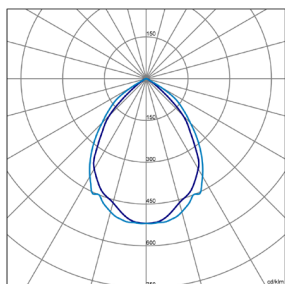

EVOLUTION/BR

ES

Montaje: Adosable.

Fuente de luz: Módulos lineales LED SMD.
Temperatura de color 4000K.
Disponible, 3000K, 6000K.

Sistema óptico: Difusor doble parabólico brillante. Apertura de luz 80°. Disponible, difusor doble parabólico mate "EVOLUTION/MR".

Distribución luminosa: Directa.

Equipo eléctrico: Equipo de control electrónico. PF>0,95. Disponible, regulable 1-10V o DALI y/o kit de emergencia (1-3h).

Materiales: Cuerpo: Acero de alta resistencia a la torsión y espesores mínimos garantizados de 0,6mm, según Normas ENEC-10 y VDE. Difusor: Parabólico de aluminio brillante.

Acabado: Color blanco RAL 9003 (estándar). Otros colores RAL disponibles bajo consulta.

EN

Mounting: Surface.

Light source: LED linear modules SMD.
Temperature color 4000K.
Available, 3000K, 6000K.

Optical system: Double parabolic bright diffuser. Beam angle 80°. Available, double parabolic mat louvre "EVOLUTION/MR".

Light distribution: Direct.

Electrical equipment: Electronic control gear. PF>0,95. Available, dimmable 1-10V or DALI and/or emergency kit (1-3h).

Materials: Body: Steel sheet 0.6mm thick, white lacquered with anti-corrosive treatment according to ENEC-10 and VDE standards. Diffuser: Double parabolic Bright aluminum.

Surface finish: Body: Standard color white RAL 9003. Other RAL colors under request.

EVOLUTION/BR-L-40W