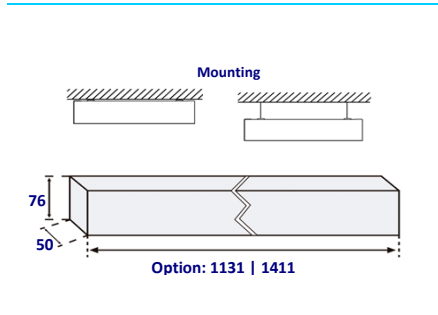

SURFACE - SUSPENDED • LED

POSSIBILITY OF INDIVIDUAL ASSEMBLY AND FORMING CONTINUOUS LINES

SURFACE-SUSPENDED NT50

NT50/BR Aluminium (50x76)

NT50/MCR (MICROPRISM) Aluminium (50x76)

Mounting	Surface/suspended.
Light source	LED
Optical system	NT/50-BR: Bright double parabolic louvre NT/50-MCR: Microprismatic diffuser. 4000K (standard). Option 3000K and 5000K.
Light distribution	Direct.
Wiring	Electronic control gear (EEI=A++). PF>0,95 TRIDONIC. Possibility of incorporating dimmable electronic control gear (DALI), presence sensor and light sensor and/or emergency Kit (1 hour).
Material	Body: Extruded aluminum profile.
Surface finish	Body: Aluminium (RAL 9006).
Benefits	Included: Electrification for continuous lines assembly. LED luminaire with integrated electronic control gear. Technological guarantee. Optimal lighting curve, homogeneous lighting throughout the projection area. Low consumption and high efficiency. Average service life >50.000 hours. Does not require maintenance. Careful with the environment, it does not contain mercury.

4800 lm 120 lm/W >80 Ra

220-240V 50-60Hz LED ECG EEI=A++ F IP 20 AVAILABLE ECG DALI

CODE	REFERENCE	Kg.	Light output lm	Power W	Efficiency LED mod + Driver lm/W	Colour temperature CCT (K)	Light sensor + pres. detector	DIMM DALI	Emergency MC-1
N50343K4L	NT50/MCR/SLC-1131-32W 3400lm/840	(2,0)	3400	32	107	4000	✓	✓	✓
N50444K3L	NT50/MCR/SLC-1411-40W 4300lm/840	(2,5)	4300	40	108	4000	✓	✓	✓
N503B3K8L	NT50/BR/SLC-1131-32W 3800lm/840	(2,0)	3800	32	119	4000	✓	✓	✓
N504B4K8L	NT50/BR/SLC-1411-40W 4800lm/840	(2,5)	4800	40	120	4000	✓	✓	✓
15620002	ACC. SUSPENSION SET (2 UNITS)	-	-	-	-	-	-	-	-
156360100	ACC. LIGHT + PRESEN SENSOR (control up to 10 lumin.)	-	-	-	-	-	-	-	-
N50ULC	ACC. LC-UNION-NT/50	-	-	-	-	-	-	-	-
N50UA2X	ACC. ANGULAR-UNION-2X-NT50	-	-	-	-	-	-	-	-
N50UA3X	ACC. ANGULAR-UNION-3X-NT50	-	-	-	-	-	-	-	-
N50UA4X	ACC. ANGULAR-UNION-4X-NT50	-	-	-	-	-	-	-	-