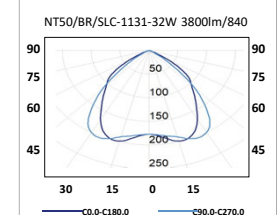

SURFACE - SUSPENDED • LED

POSSIBILITY OF INDIVIDUAL ASSEMBLY AND FORMING CONTINUOUS LINES

SURFACE-SUSPENDED NT50

NT50/BR Aluminium (50x76)

NT50/MCR (MICROPRISM) Aluminium (50x76)

Mounting	Surface/suspended.
Light source	LED
Optical system	NT/50-BR: Bright double parabolic louvre NT/50-MCR: Microprismatic diffuser. 4000K (standard). Option 3000K and 5000K.
Light distribution	Direct.
Wiring	Electronic control gear (EEI=A++). PF>0,95 TRIDONIC. Possibility of incorporating dimmable electronic control gear (DALI), presence sensor and light sensor and/or emergency Kit (1 hour).
Material	Body: Extruded aluminum profile.
Surface finish	Body: Aluminium (RAL 9006).
Benefits	Included: Electrification for continuous lines assembly. LED luminaire with integrated electronic control gear. Technological guarantee. Optimal lighting curve, homogeneous lighting throughout the projection area. Low consumption and high efficiency. Average service life >50.000 hours. Does not require maintenance. Careful with the environment, it does not contain mercury.

4800 lm 120 lm/W >80 Ra

220-240V 50-60Hz LED ECG EEI=A++ F IP 20 AVAILABLE ECG DALI

CODE	REFERENCE	Kg.	Light output lm	Power W	Efficiency LED mod + Driver lm/W	Colour temperature CCT (K)	Light sensor + pres. detector	DIMM DALI	Emergency MC-1
N50343K4L	NT50/MCR/SLC-1131-32W 3400lm/840	(2,0)	3400	32	107	4000	✓	✓	✓
N50444K3L	NT50/MCR/SLC-1411-40W 4300lm/840	(2,5)	4300	40	108	4000	✓	✓	✓
N503B3K8L	NT50/BR/SLC-1131-32W 3800lm/840	(2,0)	3800	32	119	4000	✓	✓	✓
N504B4K8L	NT50/BR/SLC-1411-40W 4800lm/840	(2,5)	4800	40	120	4000	✓	✓	✓
15620002	ACC. SUSPENSION SET (2 UNITS)	-	-	-	-	-	-	-	-
156360100	ACC. LIGHT + PRESEN SENSOR (control up to 10 lumin.)	-	-	-	-	-	-	-	-
N50ULC	ACC. LC-UNION-NT/50	-	-	-	-	-	-	-	-
N50UA2X	ACC. ANGULAR-UNION-2X-NT50	-	-	-	-	-	-	-	-
N50UA3X	ACC. ANGULAR-UNION-3X-NT50	-	-	-	-	-	-	-	-
N50UA4X	ACC. ANGULAR-UNION-4X-NT50	-	-	-	-	-	-	-	-