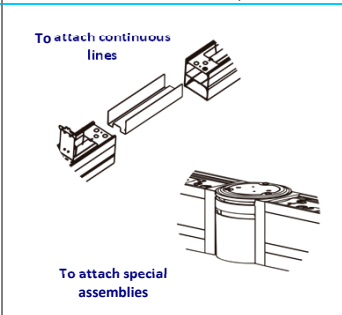

SURFACE - SUSPENDED • LED

POSSIBILITY OF INDIVIDUAL ASSEMBLY AND FORMING CONTINUOUS LINES

SURFACE-SUSPENDED NT50

NT50/BR Aluminium (50x76)

NT50/MCR (MICROPRISM) Aluminium (50x76)

Mounting	Surface/suspended.
Light source	LED
Optical system	NT/50-BR: Bright double parabolic louvre NT/50-MCR: Microprismatic diffuser. 4000K (standard). Option 3000K and 5000K.
Light distribution	Direct.
Wiring	Electronic control gear (EEI=A++). PF>0,95 TRIDONIC. Possibility of incorporating dimmable electronic control gear (DALI), presence sensor and light sensor and/or emergency Kit (1 hour).
Material	Body: Extruded aluminum profile.
Surface finish	Body: Aluminium (RAL 9006).
Benefits	Included: Electrification for continuous lines assembly. LED luminaire with integrated electronic control gear. Technological guarantee. Optimal lighting curve, homogeneous lighting throughout the projection area. Low consumption and high efficiency. Average service life >50.000 hours. Does not require maintenance. Careful with the environment, it does not contain mercury.

4800 lm 120 lm/W >80 Ra

220-240V 50-60Hz LED ECG EEI=A++ F IP 20 AVAILABLE ECG DALI

CODE	REFERENCE	Kg.	Light output lm	Power W	Efficiency LED mod + Driver lm/W	Colour temperature CCT (K)	Light sensor + pres. detector	DIMM DALI	Emergency MC-1
N50343K4L	NT50/MCR/SLC-1131-32W 3400lm/840	(2,0)	3400	32	107	4000	✓	✓	✓
N50444K3L	NT50/MCR/SLC-1411-40W 4300lm/840	(2,5)	4300	40	108	4000	✓	✓	✓
N503B3K8L	NT50/BR/SLC-1131-32W 3800lm/840	(2,0)	3800	32	119	4000	✓	✓	✓
N504B4K8L	NT50/BR/SLC-1411-40W 4800lm/840	(2,5)	4800	40	120	4000	✓	✓	✓
15620002	ACC. SUSPENSION SET (2 UNITS)	-	-	-	-	-	-	-	-
156360100	ACC. LIGHT + PRESEN SENSOR (control up to 10 lumin.)	-	-	-	-	-	-	-	-
N50ULC	ACC. LC-UNION-NT/50	-	-	-	-	-	-	-	-
N50UA2X	ACC. ANGULAR-UNION-2X-NT50	-	-	-	-	-	-	-	-
N50UA3X	ACC. ANGULAR-UNION-3X-NT50	-	-	-	-	-	-	-	-
N50UA4X	ACC. ANGULAR-UNION-4X-NT50	-	-	-	-	-	-	-	-