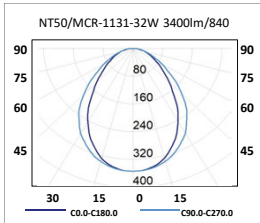

SURFACE - SUSPENDED • LED

POSSIBILITY OF INDIVIDUAL ASSEMBLY AND FORMING CONTINUOUS LINES

SURFACE-SUSPENDED NT50

NT50/BR Aluminium (50x76)

NT50/MCR (MICROPRISM) Aluminium (50x76)

Mounting	Surface/suspended.
Light source	LED
Optical system	NT/50-BR: Bright double parabolic louvre NT/50-MCR: Microprismatic diffuser. 4000K (standard). Option 3000K and 5000K.
Light distribution	Direct.
Wiring	Electronic control gear (EEI=A++). PF>0,95 TRIDONIC. Possibility of incorporating dimmable electronic control gear (DALI), presence sensor and light sensor and/or emergency Kit (1 hour).
Material	Body: Extruded aluminum profile.
Surface finish	Body: Aluminium (RAL 9006).
Benefits	Included: Electrification for continuous lines assembly. LED luminaire with integrated electronic control gear. Technological guarantee. Optimal lighting curve, homogeneous lighting throughout the projection area. Low consumption and high efficiency. Average service life >50.000 hours. Does not require maintenance. Careful with the environment, it does not contain mercury.

4800 lm 120 lm/W >80 Ra

220-240V 50-60Hz LED ECG EEI=A++ F IP 20 AVAILABLE ECG DALI

CODE	REFERENCE	Kg.	Light output lm	Power W	Efficiency LED mod + Driver lm/W	Colour temperature CCT (K)	Light sensor + pres. detector	DIMM DALI	Emergency MC-1
N50343K4L	NT50/MCR/SLC-1131-32W 3400lm/840	(2,0)	3400	32	107	4000	✓	✓	✓
N50444K3L	NT50/MCR/SLC-1411-40W 4300lm/840	(2,5)	4300	40	108	4000	✓	✓	✓
N503B3K8L	NT50/BR/SLC-1131-32W 3800lm/840	(2,0)	3800	32	119	4000	✓	✓	✓
N504B4K8L	NT50/BR/SLC-1411-40W 4800lm/840	(2,5)	4800	40	120	4000	✓	✓	✓
15620002	ACC. SUSPENSION SET (2 UNITS)	-	-	-	-	-	-	-	-
156360100	ACC. LIGHT + PRESEN SENSOR (control up to 10 lumin.)	-	-	-	-	-	-	-	-
N50ULC	ACC. LC-UNION-NT/50	-	-	-	-	-	-	-	-
N50UA2X	ACC. ANGULAR-UNION-2X-NT50	-	-	-	-	-	-	-	-
N50UA3X	ACC. ANGULAR-UNION-3X-NT50	-	-	-	-	-	-	-	-
N50UA4X	ACC. ANGULAR-UNION-4X-NT50	-	-	-	-	-	-	-	-