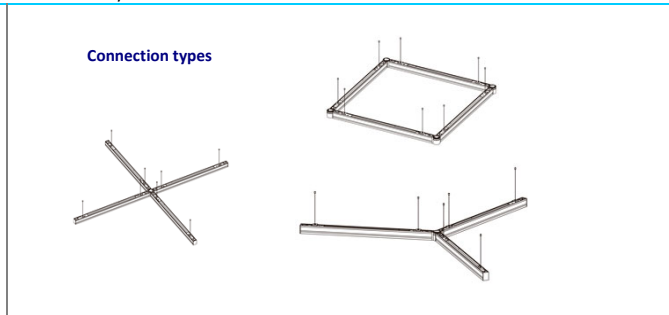

SURFACE - SUSPENDED • LED

POSSIBILITY OF INDIVIDUAL ASSEMBLY AND FORMING CONTINUOUS LINES

SURFACE-SUSPENDED NT50

NT50/BR Aluminium (50x76)

NT50/MCR (MICROPRISM) Aluminium (50x76)

Mounting	Surface/suspended.
Light source	LED
Optical system	NT/50-BR: Bright double parabolic louvre NT/50-MCR: Microprismatic diffuser. 4000K (standard). Option 3000K and 5000K.
Light distribution	Direct.
Wiring	Electronic control gear (EEI=A++). PF>0,95 TRIDONIC. Possibility of incorporating dimmable electronic control gear (DALI), presence sensor and light sensor and/or emergency Kit (1 hour).
Material	Body: Extruded aluminum profile.
Surface finish	Body: Aluminium (RAL 9006).
Benefits	Included: Electrification for continuous lines assembly. LED luminaire with integrated electronic control gear. Technological guarantee. Optimal lighting curve, homogeneous lighting throughout the projection area. Low consumption and high efficiency. Average service life >50.000 hours. Does not require maintenance. Careful with the environment, it does not contain mercury.

4800 lm 120 lm/W >80 Ra

220-240V 50-60Hz LED ECG EEI=A++ F IP 20 AVAILABLE ECG DALI

CODE	REFERENCE	Kg.	Light output lm	Power W	Efficiency LED mod + Driver lm/W	Colour temperature CCT (K)	Light sensor + pres. detector	DIMM DALI	Emergency MC-1
N50343K4L	NT50/MCR/SLC-1131-32W 3400lm/840	(2,0)	3400	32	107	4000	✓	✓	✓
N50444K3L	NT50/MCR/SLC-1411-40W 4300lm/840	(2,5)	4300	40	108	4000	✓	✓	✓
N503B3K8L	NT50/BR/SLC-1131-32W 3800lm/840	(2,0)	3800	32	119	4000	✓	✓	✓
N504B4K8L	NT50/BR/SLC-1411-40W 4800lm/840	(2,5)	4800	40	120	4000	✓	✓	✓
15620002	ACC. SUSPENSION SET (2 UNITS)	-	-	-	-	-	-	-	-
156360100	ACC. LIGHT + PRESEN SENSOR (control up to 10 lumin.)	-	-	-	-	-	-	-	-
N50ULC	ACC. LC-UNION-NT/50	-	-	-	-	-	-	-	-
N50UA2X	ACC. ANGULAR-UNION-2X-NT50	-	-	-	-	-	-	-	-
N50UA3X	ACC. ANGULAR-UNION-3X-NT50	-	-	-	-	-	-	-	-
N50UA4X	ACC. ANGULAR-UNION-4X-NT50	-	-	-	-	-	-	-	-