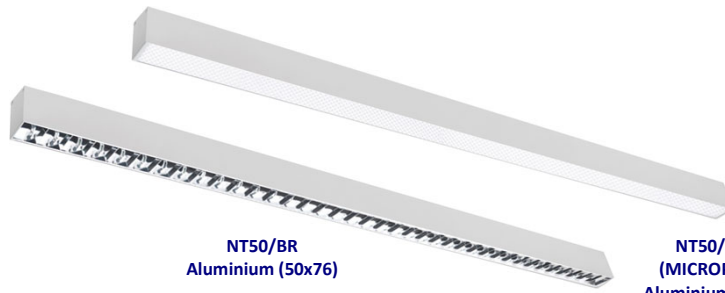

SURFACE - SUSPENDED • LED

POSSIBILITY OF INDIVIDUAL ASSEMBLY AND FORMING CONTINUOUS LINES

SURFACE-SUSPENDED NT50

NT50/BR Aluminium (50x76)

NT50/MCR (MICROPRISM) Aluminium (50x76)

Mounting	Surface/suspended.
Light source	LED
Optical system	NT/50-BR: Bright double parabolic louvre NT/50-MCR: Microprismatic diffuser. 4000K (standard). Option 3000K and 5000K.
Light distribution	Direct.
Wiring	Electronic control gear (EEI=A++). PF>0,95 TRIDONIC. Possibility of incorporating dimmable electronic control gear (DALI), presence sensor and light sensor and/or emergency Kit (1 hour).
Material	Body: Extruded aluminum profile.
Surface finish	Body: Aluminium (RAL 9006).
Benefits	Included: Electrification for continuous lines assembly. LED luminaire with integrated electronic control gear. Technological guarantee. Optimal lighting curve, homogeneous lighting throughout the projection area. Low consumption and high efficiency. Average service life >50.000 hours. Does not require maintenance. Careful with the environment, it does not contain mercury.

4800 lm 120 lm/W >80 Ra

220-240V 50-60Hz LED ECG EEI=A++ F IP 20 AVAILABLE ECG DALI

CODE	REFERENCE	Kg.	Light output lm	Power W	Efficiency LED mod + Driver lm/W	Colour temperature CCT (K)	Light sensor + pres. detector	DIMM DALI	Emergency MC-1
N50343K4L	NT50/MCR/SLC-1131-32W 3400lm/840	(2,0)	3400	32	107	4000	✓	✓	✓
N50444K3L	NT50/MCR/SLC-1411-40W 4300lm/840	(2,5)	4300	40	108	4000	✓	✓	✓
N503B3K8L	NT50/BR/SLC-1131-32W 3800lm/840	(2,0)	3800	32	119	4000	✓	✓	✓
N504B4K8L	NT50/BR/SLC-1411-40W 4800lm/840	(2,5)	4800	40	120	4000	✓	✓	✓
15620002	ACC. SUSPENSION SET (2 UNITS)	-	-	-	-	-	-	-	-
156360100	ACC. LIGHT + PRESEN SENSOR (control up to 10 lumin.)	-	-	-	-	-	-	-	-
N50ULC	ACC. LC-UNION-NT/50	-	-	-	-	-	-	-	-
N50UA2X	ACC. ANGULAR-UNION-2X-NT50	-	-	-	-	-	-	-	-
N50UA3X	ACC. ANGULAR-UNION-3X-NT50	-	-	-	-	-	-	-	-
N50UA4X	ACC. ANGULAR-UNION-4X-NT50	-	-	-	-	-	-	-	-