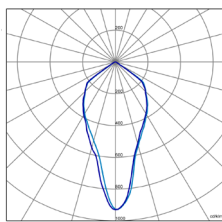

ASTRO/OPAL-242-52W

ASTRO/TR-196-25W