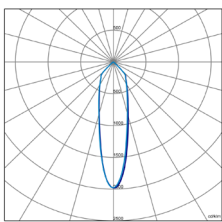

ASTRO/TR-242-52W

ASTRO ADOSABLE | SURFACE ASTRO

ES

Montaje: Adosable.

Fuente de luz: Módulos compactos LED COB VOSSLÖH.
Temperatura de color 4000K.
Disponible, 3000K, 5000K.

Sistema óptico: Reflector aluminio brillante facetado. Cristal transparente (modelo estándar ASTRO/TR). Disponible, cristal opal (modelo ASTRO/OPAL).

Distribución luminosa: Directa.

Equipo eléctrico: Equipo de control electrónico. PF>0,95. Disponible, regulación 1-10V o DALI y/o kit de emergencia (1-3h).

Materiales: Cuerpo: Aluminio extruido lacado en blanco. Reflector: Aluminio brillante. Difusor: Cristal templado.

Acabado: Color blanco RAL 9003.

EN

Mounting: Surface.

Light source: LED compact modules COB VOSSLÖH.
Temperature color 4000K.
Available, 3000K, 5000K.

Optical system: Faceted bright aluminium reflector. Transparent glass (ASTRO/TR standard model). Available, opal glass (ASTRO/OPAL model).

Light distribution: Direct.

Electrical equipment: Electronic control gear. PF>0,95. Available, dimmable electronic control gear 1-10V or DALI and/or emergency kit (1-3h).

Materials: Body: Aluminum extruded lacquered in white. Reflector: Bright aluminium. Diffuser: Tempered glass.

Surface finish: White RAL 9003.

ESTANDAR | STANDARD
ASTRO/TR-145-28W